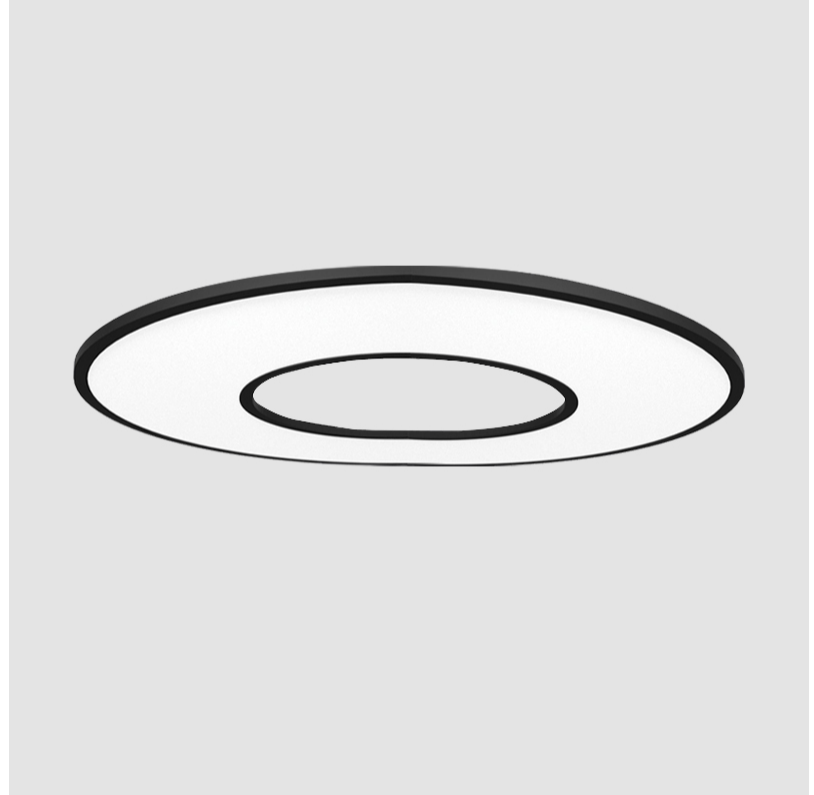

PROJECT
TYPE
SPECIFIER
QUANTITY
DATE

HARMONY RING SURFACE

A52037-

base number	Color Temperature	Finish Options	Diffuser Options

1. To build a product code in our configurator select the specify button on the base model # product page
2. To build a manual product code on this datasheet choose from the options listed below in blue font and add the suffix to the base model #

GENERAL

Series: Harmony Ring
Partner: Ivela
Division: Architectural
Installation: Surface
Product Type: Panels
Mounting Location: Ceiling
Light Distribution: Direct

PHYSICAL

Shape: Round
Diameter (mm): 1216
Diameter (in): 47 ⁷/₈
Height (mm): 19
Height (in): 3/4
Diffuser: PMMA - Opal / Prismatic
Fixture Finish: WHI / BLK / GLD
Fixture Material: Aluminum

ELECTRICAL

Lamp Type: LED
Input Wattage (W): 76
Dimming: Tri-Mode (Non-Dimming and Phase Dimming (120Vac only) and 0-10V Dimming)
Driver Included: No
Driver Location: Remote
Driver Type: Constant Voltage - Universal
Driver Class: Class 2
Housing: ENCP 5 (ERP) ENCP 8 (SC Power)
Input Voltage (V): 120 - 277
Output Voltage (V): 24

LED

Color Temperature (°K): 2700 / 3000 / 3500 / 4000
Max. Delivered Lumen (lm): 5472 / 5700 / 5869 / 6042
Nominal Lumen (lm): 9120 / 9500 / 9783 / 10070
CRI: >93 CRI
Lamp Life (hrs): 50000

OPTICAL

RATINGS AND CERTIFICATIONS

Certified By: CSA Certified to UL and CSA Standards
IP rating: IP20

Ø580mm 16 ⁹/₁₆"

Ø1216mm 47 ⁷/₈"