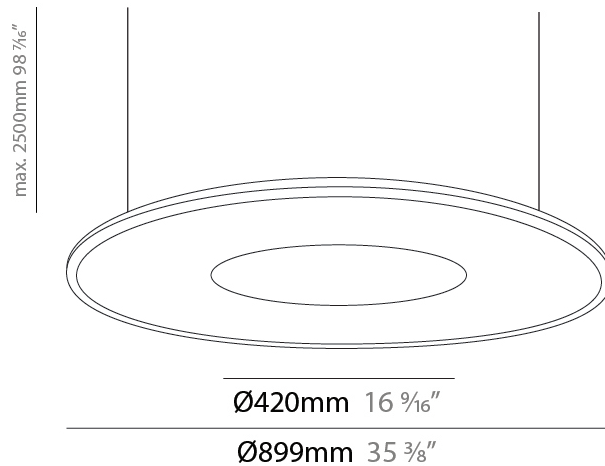

HARMONY RING SUSPENSION

A51065-

base number	Color	Finish	Diffuser
	Temperature	Options	Options

1. To build a product code in our configurator select the specify button on the base model # product page
2. To build a manual product code on this datasheet choose from the options listed below in blue font and add the suffix to the base model #

GENERAL

Series: Harmony Ring
Partner: Ivela
Division: Architectural
Installation: Suspension
Product Type: Panels
Mounting Location: Ceiling
Light Distribution: Direct

PHYSICAL

Shape: Round
Diameter (mm): 899
Diameter (in): 35 3/8
Height (mm): 19
Height (in): 3/4
Max. Overall Height (mm): 2500
Max. Overall Height (in): 98 7/16
Diffuser: Opal Polycarbonate
Fixture Finish: WHI / BLK / GLD
Fixture Material: Aluminum

ELECTRICAL

Lamp Type: LED
Input Wattage (W): 56
Dimming: Tri-Mode (Non-Dimming and Phase Dimming (120Vac only) and 0-10V Dimming)
Driver Included: No
Driver Location: Remote
Driver Type: Constant Voltage - Universal
Driver Class: Class 2
Housing: ENCP 5 (ERP) ENCP 8 (SC Power)
Input Voltage (V): 120 - 277
Output Voltage (V): 24

LED

Color Temperature (°K): 2700 / 3000 / 3500 / 4000
Max. Delivered Lumen (lm): 4032 / 4200 / 4325 / 4452
Nominal Lumen (lm): 6720 / 7000 / 7208 / 7420
CRI: >93 CRI
Lamp Life (hrs): 50000

OPTICAL

RATINGS AND CERTIFICATIONS

Certified By: Certified for North American Standards
IP rating: IP20