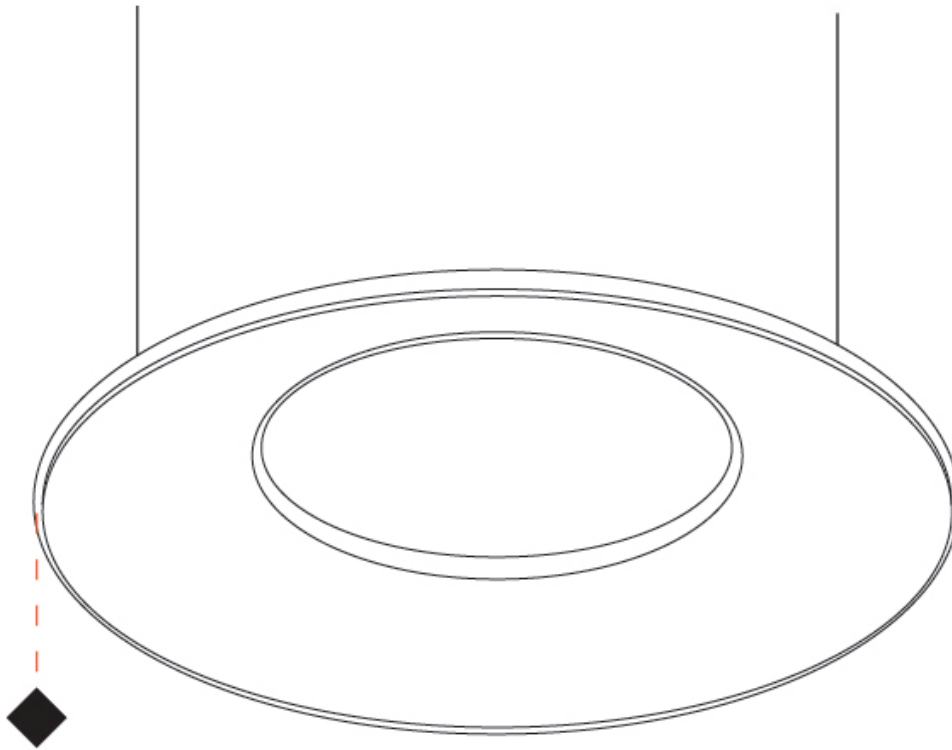

HARMONY RING SUSPENSION

A51068-

PROJECT

TYPE

SPECIFIER

QUANTITY

DATE