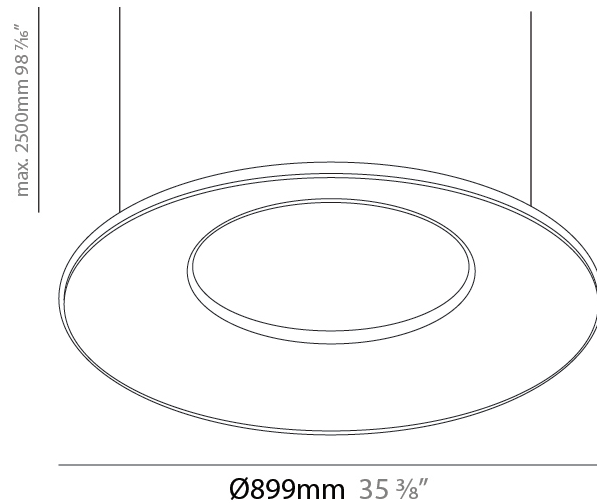

HARMONY RING SUSPENSION

A51068-

base number	Color	Finish	Diffuser
	Temperature	Options	Options

1. To build a product code in our configurator select the specify button on the base model # product page
2. To build a manual product code on this datasheet choose from the options listed below in blue font and add the suffix to the base model #

GENERAL

Series: Harmony Ring
Partner: Ivela
Division: Architectural
Installation: Suspension
Product Type: Panels
Mounting Location: Ceiling
Light Distribution: Direct

PHYSICAL

Shape: Round
Diameter (mm): 899
Diameter (in): 35 ³/₈
Height (mm): 19
Height (in): 3/4
Max. Overall Height (mm): 2500
Max. Overall Height (in): 98 ⁷/₁₆
Diffuser: PMMA - Opal / Prismatic
Fixture Finish: WHI / BLK / GLD
Fixture Material: Aluminum

ELECTRICAL

Lamp Type: LED
Input Wattage (W): 56
Dimming: Tri-Mode (Non-Dimming and Phase Dimming (120Vac only) and 0-10V Dimming)
Driver Included: No
Driver Location: Remote
Driver Type: Constant Voltage - Universal
Driver Class: Class 2
Housing: ENCP 5 (ERP) ENCP 8 (SC Power)
Input Voltage (V): 120 - 277
Output Voltage (V): 24

LED

Color Temperature (°K): 2700 / 3000 / 3500 / 4000
Max. Delivered Lumen (lm): 4032 / 4200 / 4325 / 4452
Nominal Lumen (lm): 6720 / 7000 / 7234 / 7420
CRI: >93 CRI
Lamp Life (hrs): 50000

OPTICAL

RATINGS AND CERTIFICATIONS

Certified By: Certified for North American Standards
IP rating: IP20