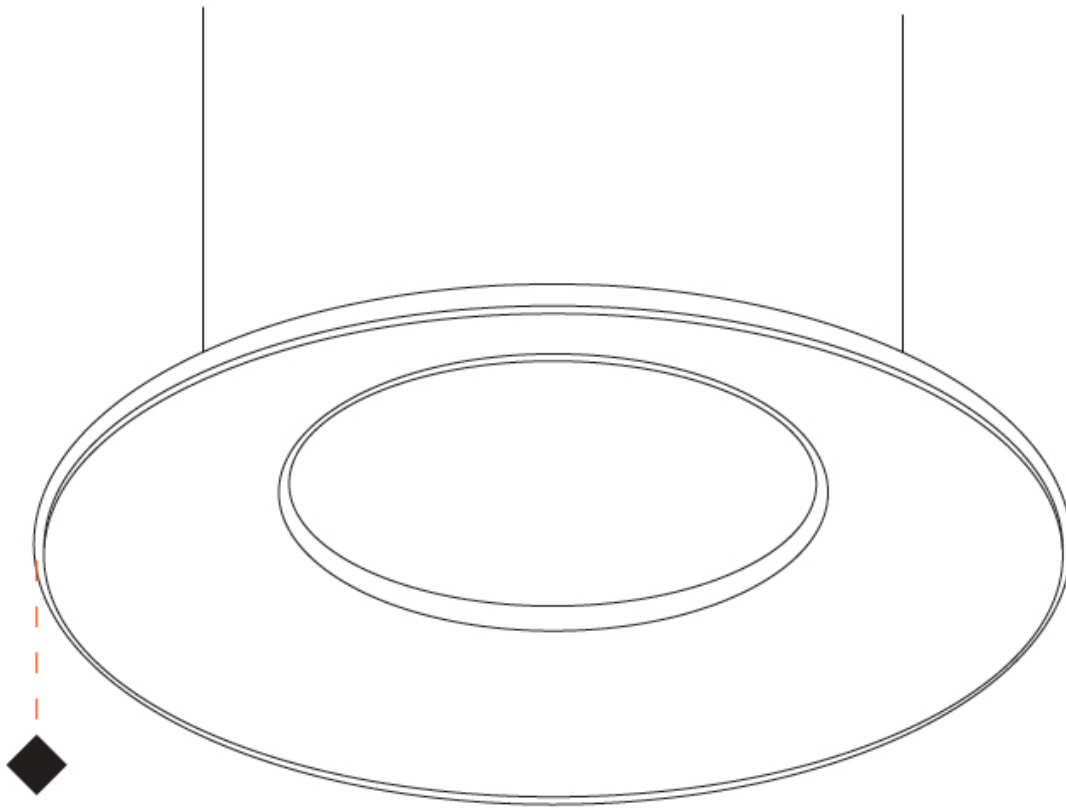

HARMONY RING SUSPENSION

A51069-

PROJECT

TYPE

SPECIFIER

QUANTITY

DATE