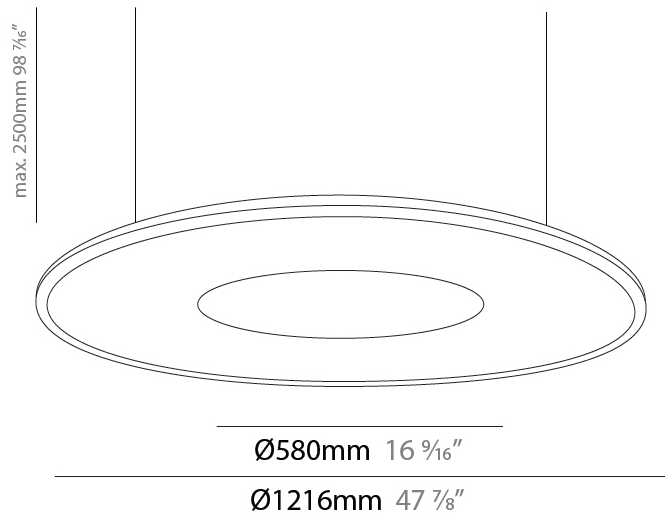

HARMONY RING SUSPENSION

A51066-

base number   Color   Finish   Diffuser
Temperature   Options   Options

1. To build a product code in our configurator select the specify button on the base model # product page
2. To build a manual product code on this datasheet choose from the options listed below in blue font and add the suffix to the base model #

GENERAL

Series: Harmony Ring
Partner: Ivela
Division: Architectural
Installation: Suspension
Product Type: Panels
Mounting Location: Ceiling
Light Distribution: Direct

PHYSICAL

Shape: Round
Diameter (mm): 1216
Diameter (in): 47 ⁷/₈
Height (mm): 19
Height (in): 3/4
Max. Overall Height (mm): 2500
Max. Overall Height (in): 98 ⁷/₁₆
Diffuser: [PMMA - Opal / Prismatic](#)
Fixture Finish: [WHI / BLK / GLD](#)
Fixture Material: Aluminum

ELECTRICAL

Lamp Type: LED
Input Wattage (W): 78
Dimming: Tri-Mode (Non-Dimming and Phase Dimming (120Vac only) and 0-10V Dimming)
Driver Included: No
Driver Location: Remote
Driver Type: Constant Voltage - Universal
Driver Class: Class 2
Housing: ENCP 5 (ERP) ENCP 8 (SC Power)
Input Voltage (V): 120 - 277
Output Voltage (V): 24

LED

Color Temperature (°K): [2700 / 3000 / 3500 / 4000](#)
Max. Delivered Lumen (lm): [5472 / 5700 / 5869 / 6042](#)
Nominal Lumen (lm): [9120 / 9500 / 9783 / 10070](#)
CRI: >93 CRI
Lamp Life (hrs): 50000

OPTICAL

RATINGS AND CERTIFICATIONS

Certified By: Certified for North American Standards
IP rating: IP20